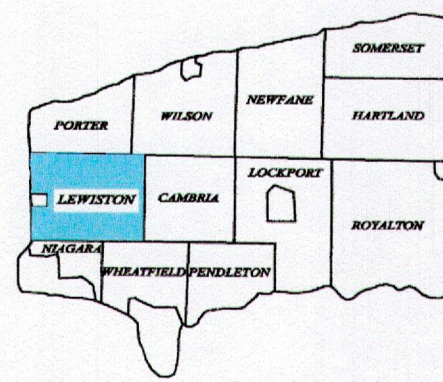

# TOWN OF LEWISTON

## NIAGARA COUNTY, NEW YORK

MAP UPDATED FEB. 2017  
JOHN P. SHARPE  
TOWN OF LEWISTON